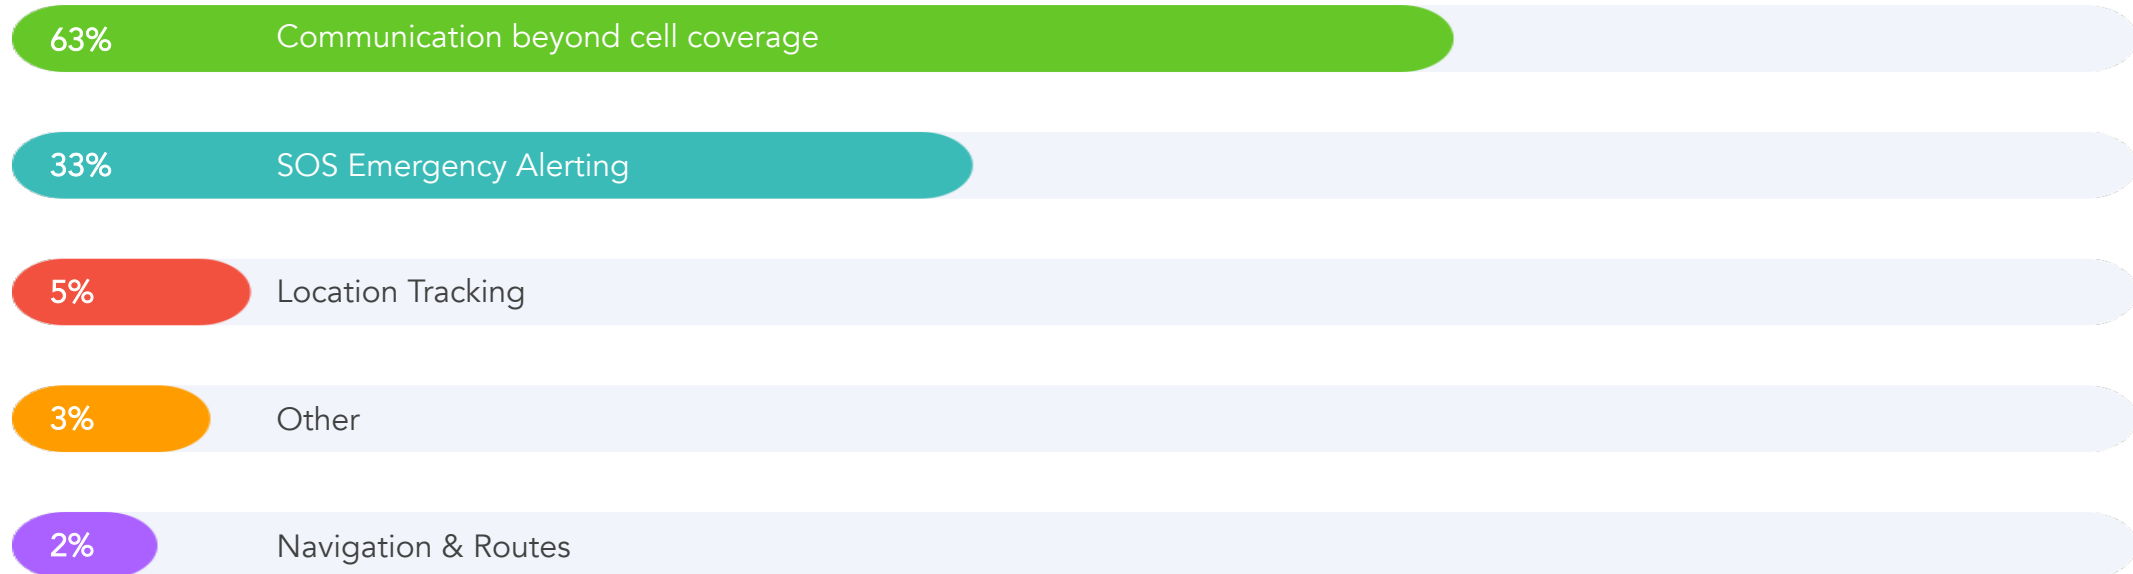

What our users told us...

Primary Purchase Drivers

- **Remote messaging** is the #1 purchase driver & **SOS** is #2
- 65% said a **dedicated number** contacts could message directly was important!
- Location is important — in an emergency
- 70% use satcom for personal recreation
- 30% use satcom for day-to-day connectivity (home/work)
- 70% pair satcom with their smartphone