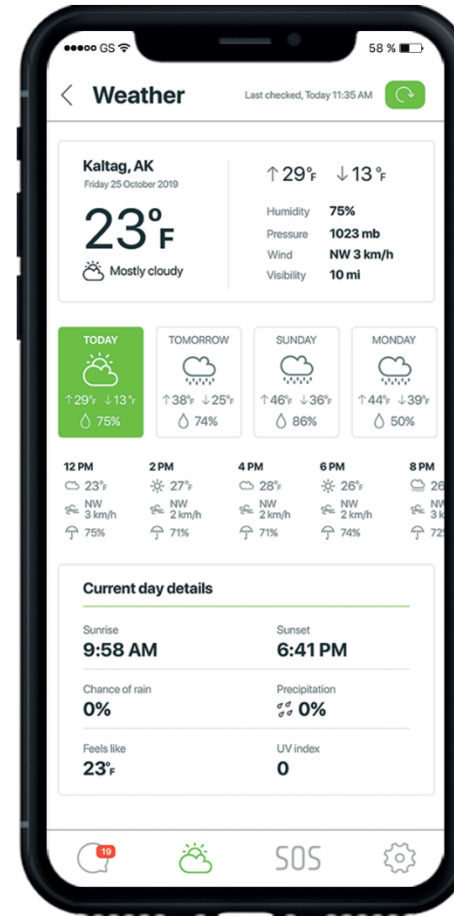

SOS alerting & 24/7 monitoring included

DarkSky™ weather forecasts

Location sharing

2-year warranty

- Pairs over Bluetooth
- English & French Languages
- Message contacts already in your phone
- Invite contacts to use the app and utilize **970** characters long messages!
- Free app download

And if something goes wrong, we've got your back...

- Includes industry-leading 24/7 global emergency monitoring and response from GEOS.
- GEOS is the world leader in emergency monitoring and response.
- GEOS experts are standing by 24/7 to respond to your SOS, track your device and notify the proper contacts and emergency responders in your area.

Specifications

- **Weight:** 5.3 oz
- **Size:** 3.6 x 2.6 x 1.1 in
- IP68 rugged design
- MIL-STD 810G shock-resistant
- Check-In button
- SOS button (covered)
- 200 Hour Rechargeable Battery
- GPS location (~8ft accuracy)
- LEDs for messages, SOS, check-in, and power
- Bluetooth LE 4.1 (164ft)