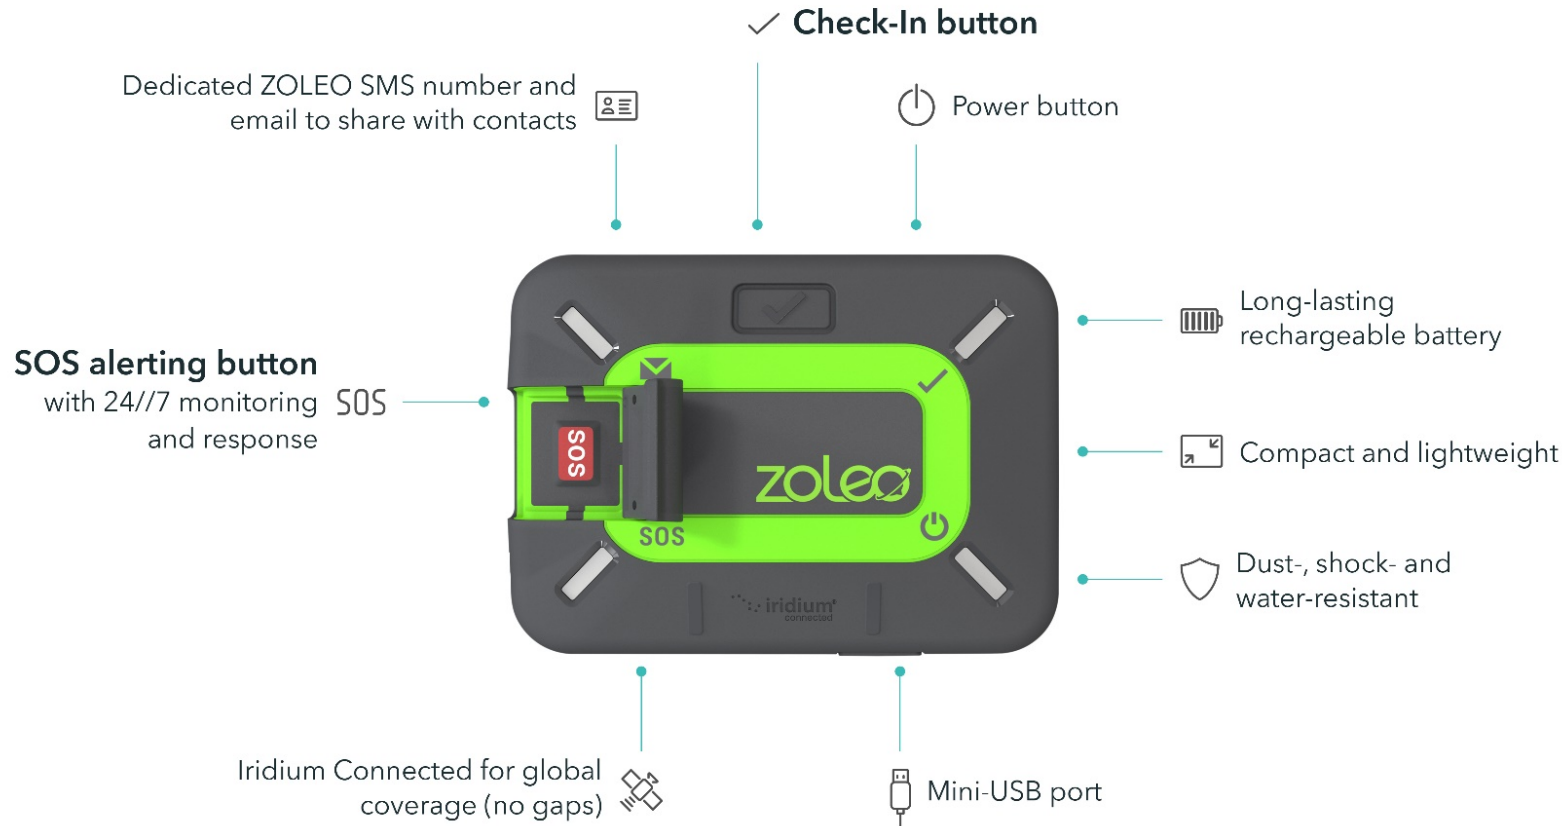

SOS alerting & 24/7 monitoring included

DarkSky™ weather forecasts

Location sharing

2-year warranty

- Pairs over Bluetooth
- English & French Languages
- Message contacts already in your phone
- Invite contacts to use the app and utilize **970** characters long messages!
- Free app download

And if something goes wrong, we've got your back...

- Includes industry-leading 24/7 global emergency monitoring and response from GEOS.
- GEOS is the world leader in emergency monitoring and response.
- GEOS experts are standing by 24/7 to respond to your SOS, track your device and notify the proper contacts and emergency responders in your area.

Specifications

- **Weight:** 5.3 oz
- **Size:** 3.6 x 2.6 x 1.1 in
- IP68 rugged design
- MIL-STD 810G shock-resistant
- Check-In button
- SOS button (covered)
- 200 Hour Rechargeable Battery
- GPS location (~8ft accuracy)
- LEDs for messages, SOS, check-in, and power
- Bluetooth LE 4.1 (164ft)