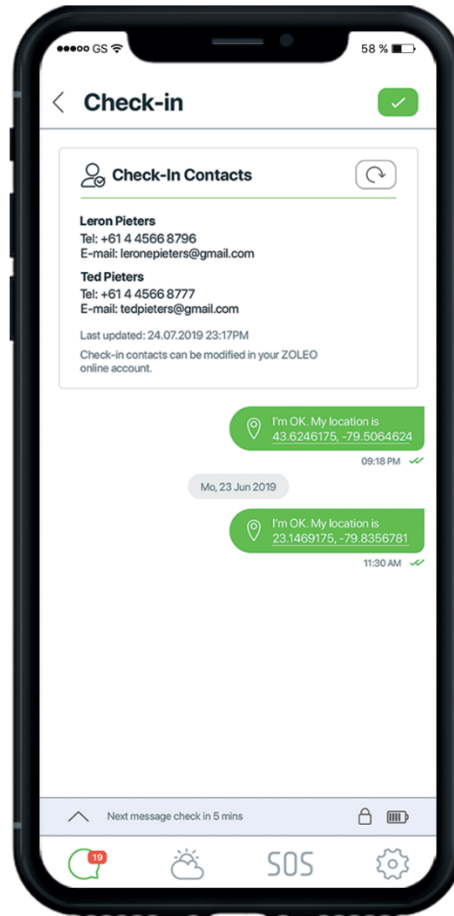

SOS alerting & 24/7 monitoring included

DarkSky™ weather forecasts

Location sharing

2-year warranty

- Pairs over Bluetooth
- English & French Languages
- Message contacts already in your phone
- Invite contacts to use the app and utilize **970** characters long messages!
- Free app download

And if something goes wrong, we've got your back...

- Includes industry-leading 24/7 global emergency monitoring and response from GEOS.
- GEOS is the world leader in emergency monitoring and response.
- GEOS experts are standing by 24/7 to respond to your SOS, track your device and notify the proper contacts and emergency responders in your area.

Specifications

- **Weight:** 5.3 oz
- **Size:** 3.6 x 2.6 x 1.1 in
- IP68 rugged design
- MIL-STD 810G shock-resistant
- Check-In button
- SOS button (covered)
- 200 Hour Rechargeable Battery
- GPS location (~8ft accuracy)
- LEDs for messages, SOS, check-in, and power
- Bluetooth LE 4.1 (164ft)