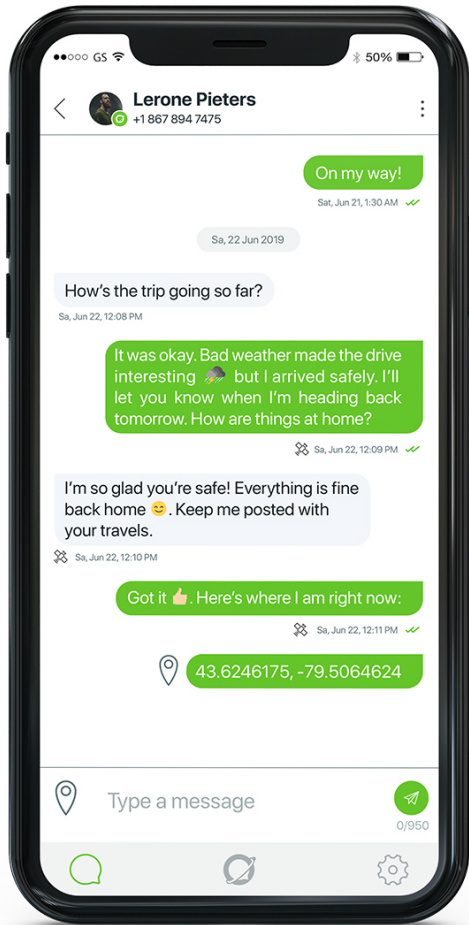

SOS alerting & 24/7 monitoring included

DarkSky™ weather forecasts

Location sharing

2-year warranty

- Pairs over Bluetooth
- English & French Languages
- Message contacts already in your phone
- Invite contacts to use the app and utilize **970** characters long messages!
- Free app download

And if something goes wrong, we've got your back...

- Includes industry-leading 24/7 global emergency monitoring and response from GEOS.
- GEOS is the world leader in emergency monitoring and response.
- GEOS experts are standing by 24/7 to respond to your SOS, track your device and notify the proper contacts and emergency responders in your area.